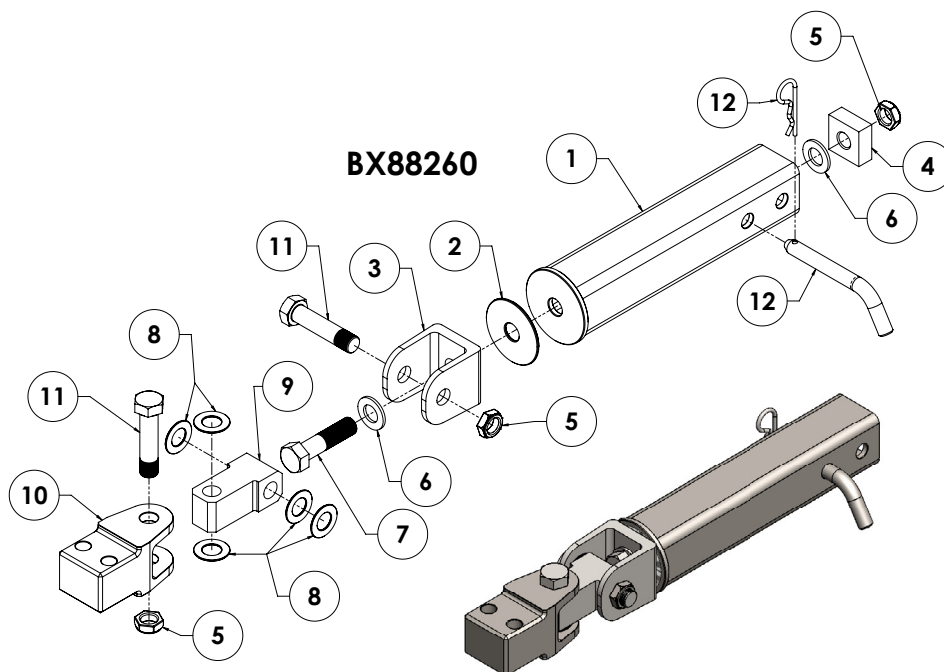

**Installation Instructions**  
**BX88260**  
**Allure 2 1/2" Receiver Adapter**

Serial No.

The installation instructions for the BX88260 2 1/2" receiver adapter are included with the Allure BX7460P instructions.

**Parts List**

ITEM NO.	PART NUMBER	DESCRIPTION	QTY.
1	61-6888	WLDM'T, BX7460P, 2-1/2" RECEIVER ADAPTER	1
2	290-0348	SPACER, PLTC, 7/64 X 13/16 ID X 3 OD	1
3	100-1103	CASTING, YOKE, MACH	1
4	102-6692	NUT, 2-1/2 RCVR, 3/4-16 THRD	1
5	202-0152	3/4-16 HEX NUT W/ NYLON INS, ZP	3
6	203-0064	3/4 SAE FLAT WASHER	2
7	201-0632	3/4-16 X 3 HEX BOLT, GR5, ZP	1
8	290-0360	SPACER PLASTIC, 1/16 x 13/16 ID x 1-1/2 OD	5
9	100-1104	CASTING, SWIVEL LUG, MACHINED	1
10	102-7202	LUG, RECEIVER TUBE ADAPTER TO TOW BAR	1
11	201-0644	3/4-16 X 3-1/4 HX BLT, ZP, SHRT THRD	2
12	200-1701	PIN, 5/8 X 4 EFF., ZP, W/CLIP	1